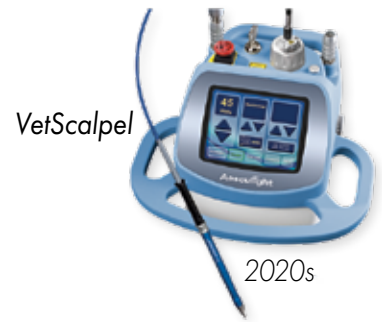

EVOLUTION OF CO₂ LASER SURGERY